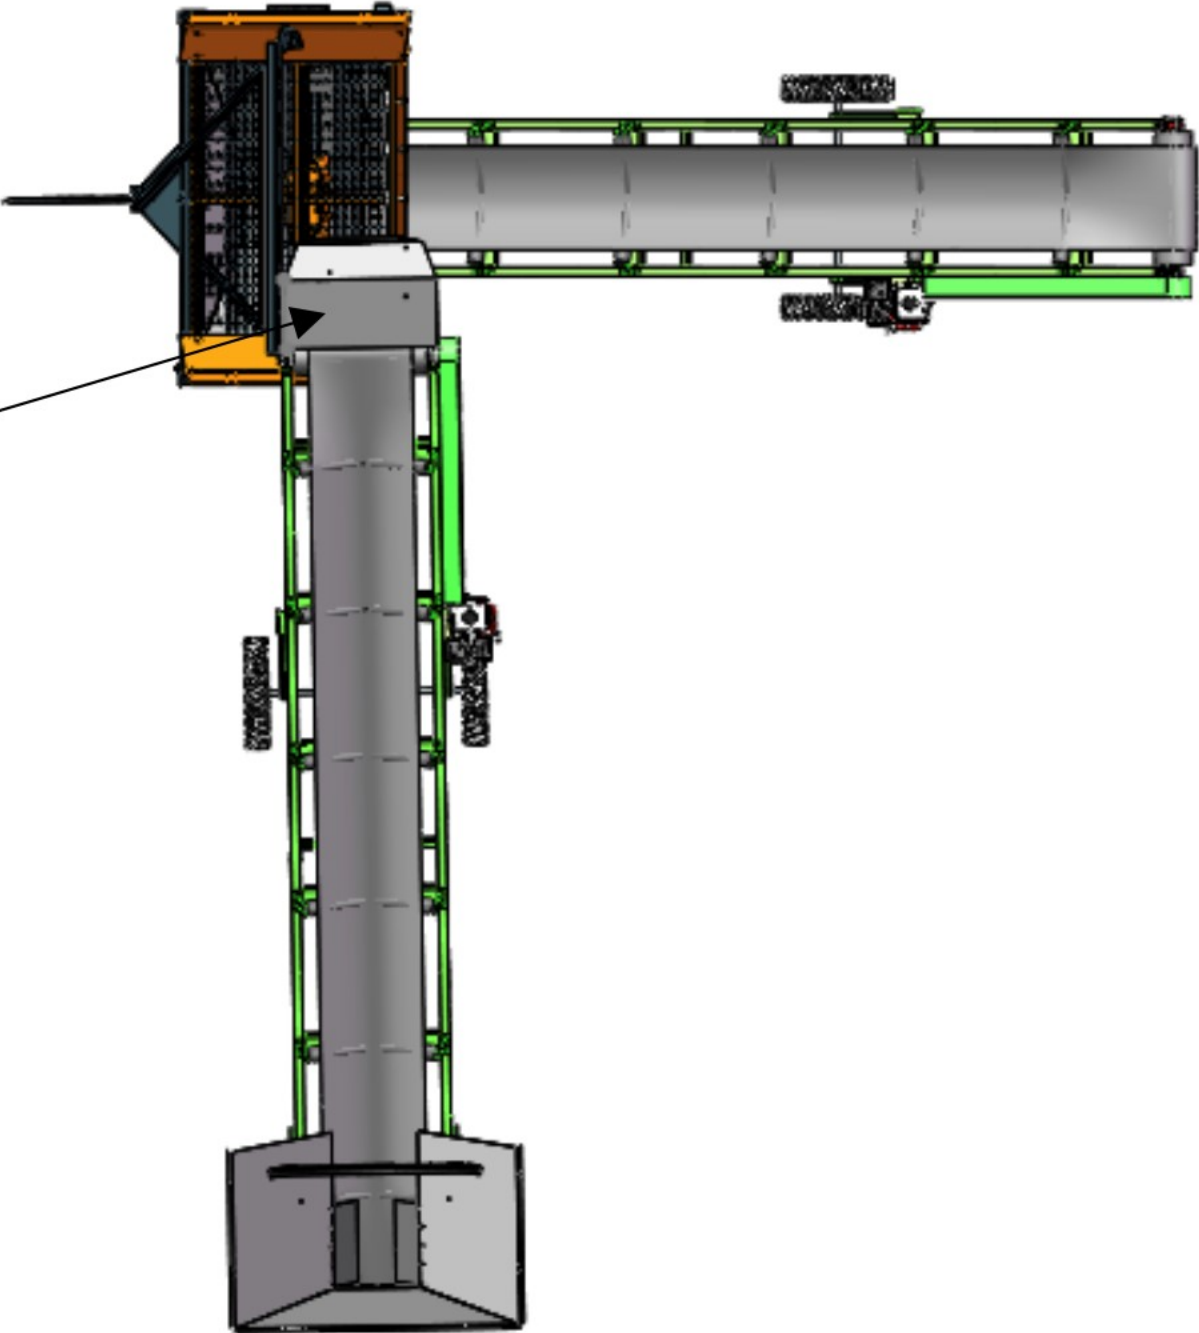

chute

chute

chute

BELT WIDTH: 650mm

5.9M LENGTH  
Easy load into a 20 ft container

V-belt drive /Guide cover

HOPER  
FIT FOR RSV70G SCREEN

PILE HEIGHT: 2.26M

GAS ENGINE 3HP  
LIFAN

HOPER WIDTH: 1.7M

Wheel: 500-16  
CAPACITY: 1.5T

1.4M WIDTH (TWO WHEELS)