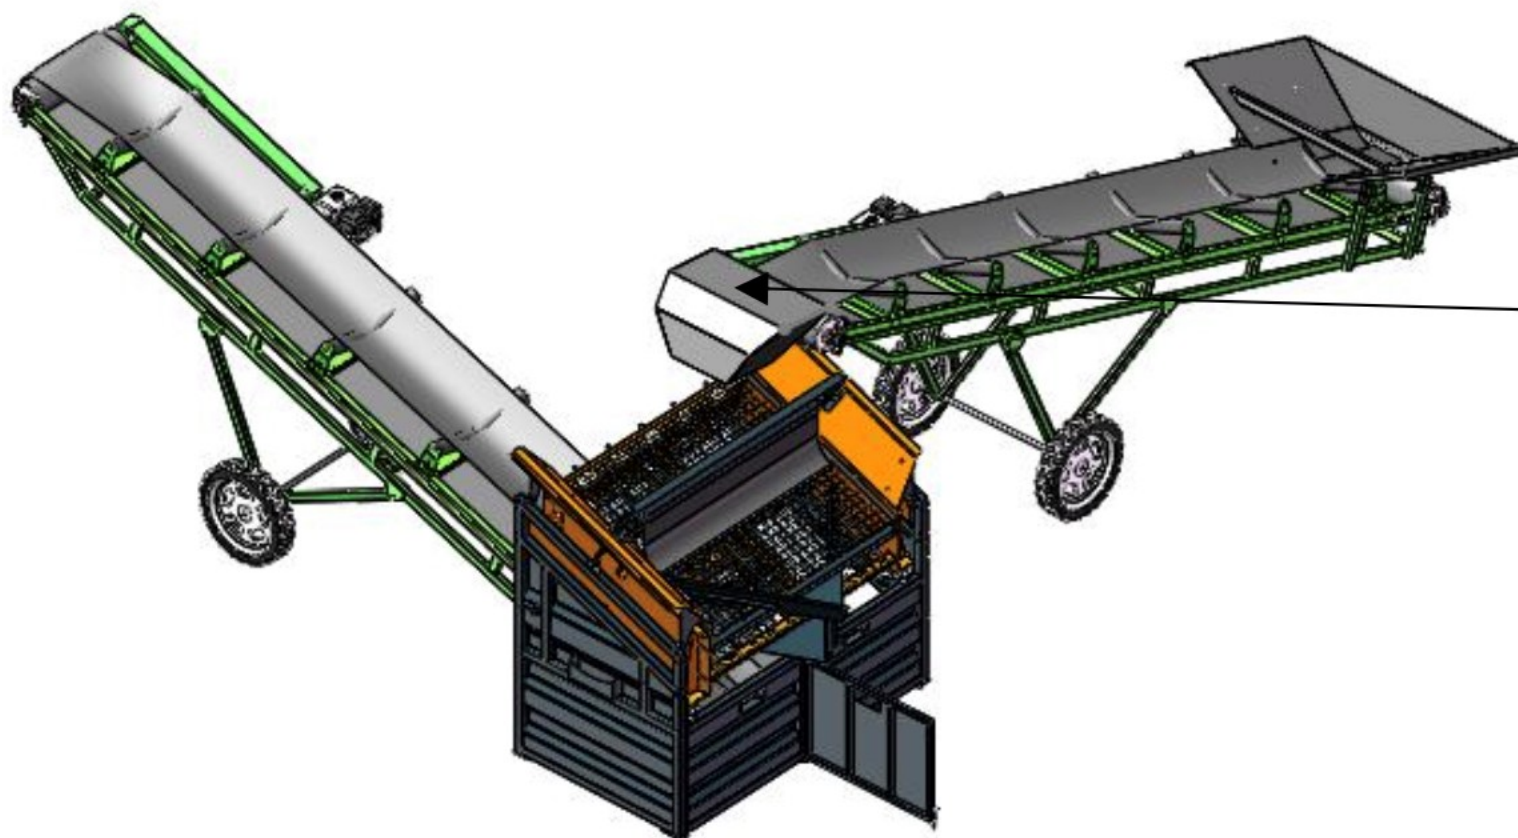

chute

chute

chute

BELT WIDTH: 650mm

5.9M LENGTH  
Easy load into a 20 ft container

V-belt drive /Guide cover

HOPER  
FIT FOR RSV70G SCREEN

PILE HEIGHT: 2.26M

GAS ENGINE 3HP  
LIFAN

HOPER WIDTH: 1.7M

Wheel: 500-16  
CAPACITY: 1.5T

1.4M WIDTH (TWO WHEELS)