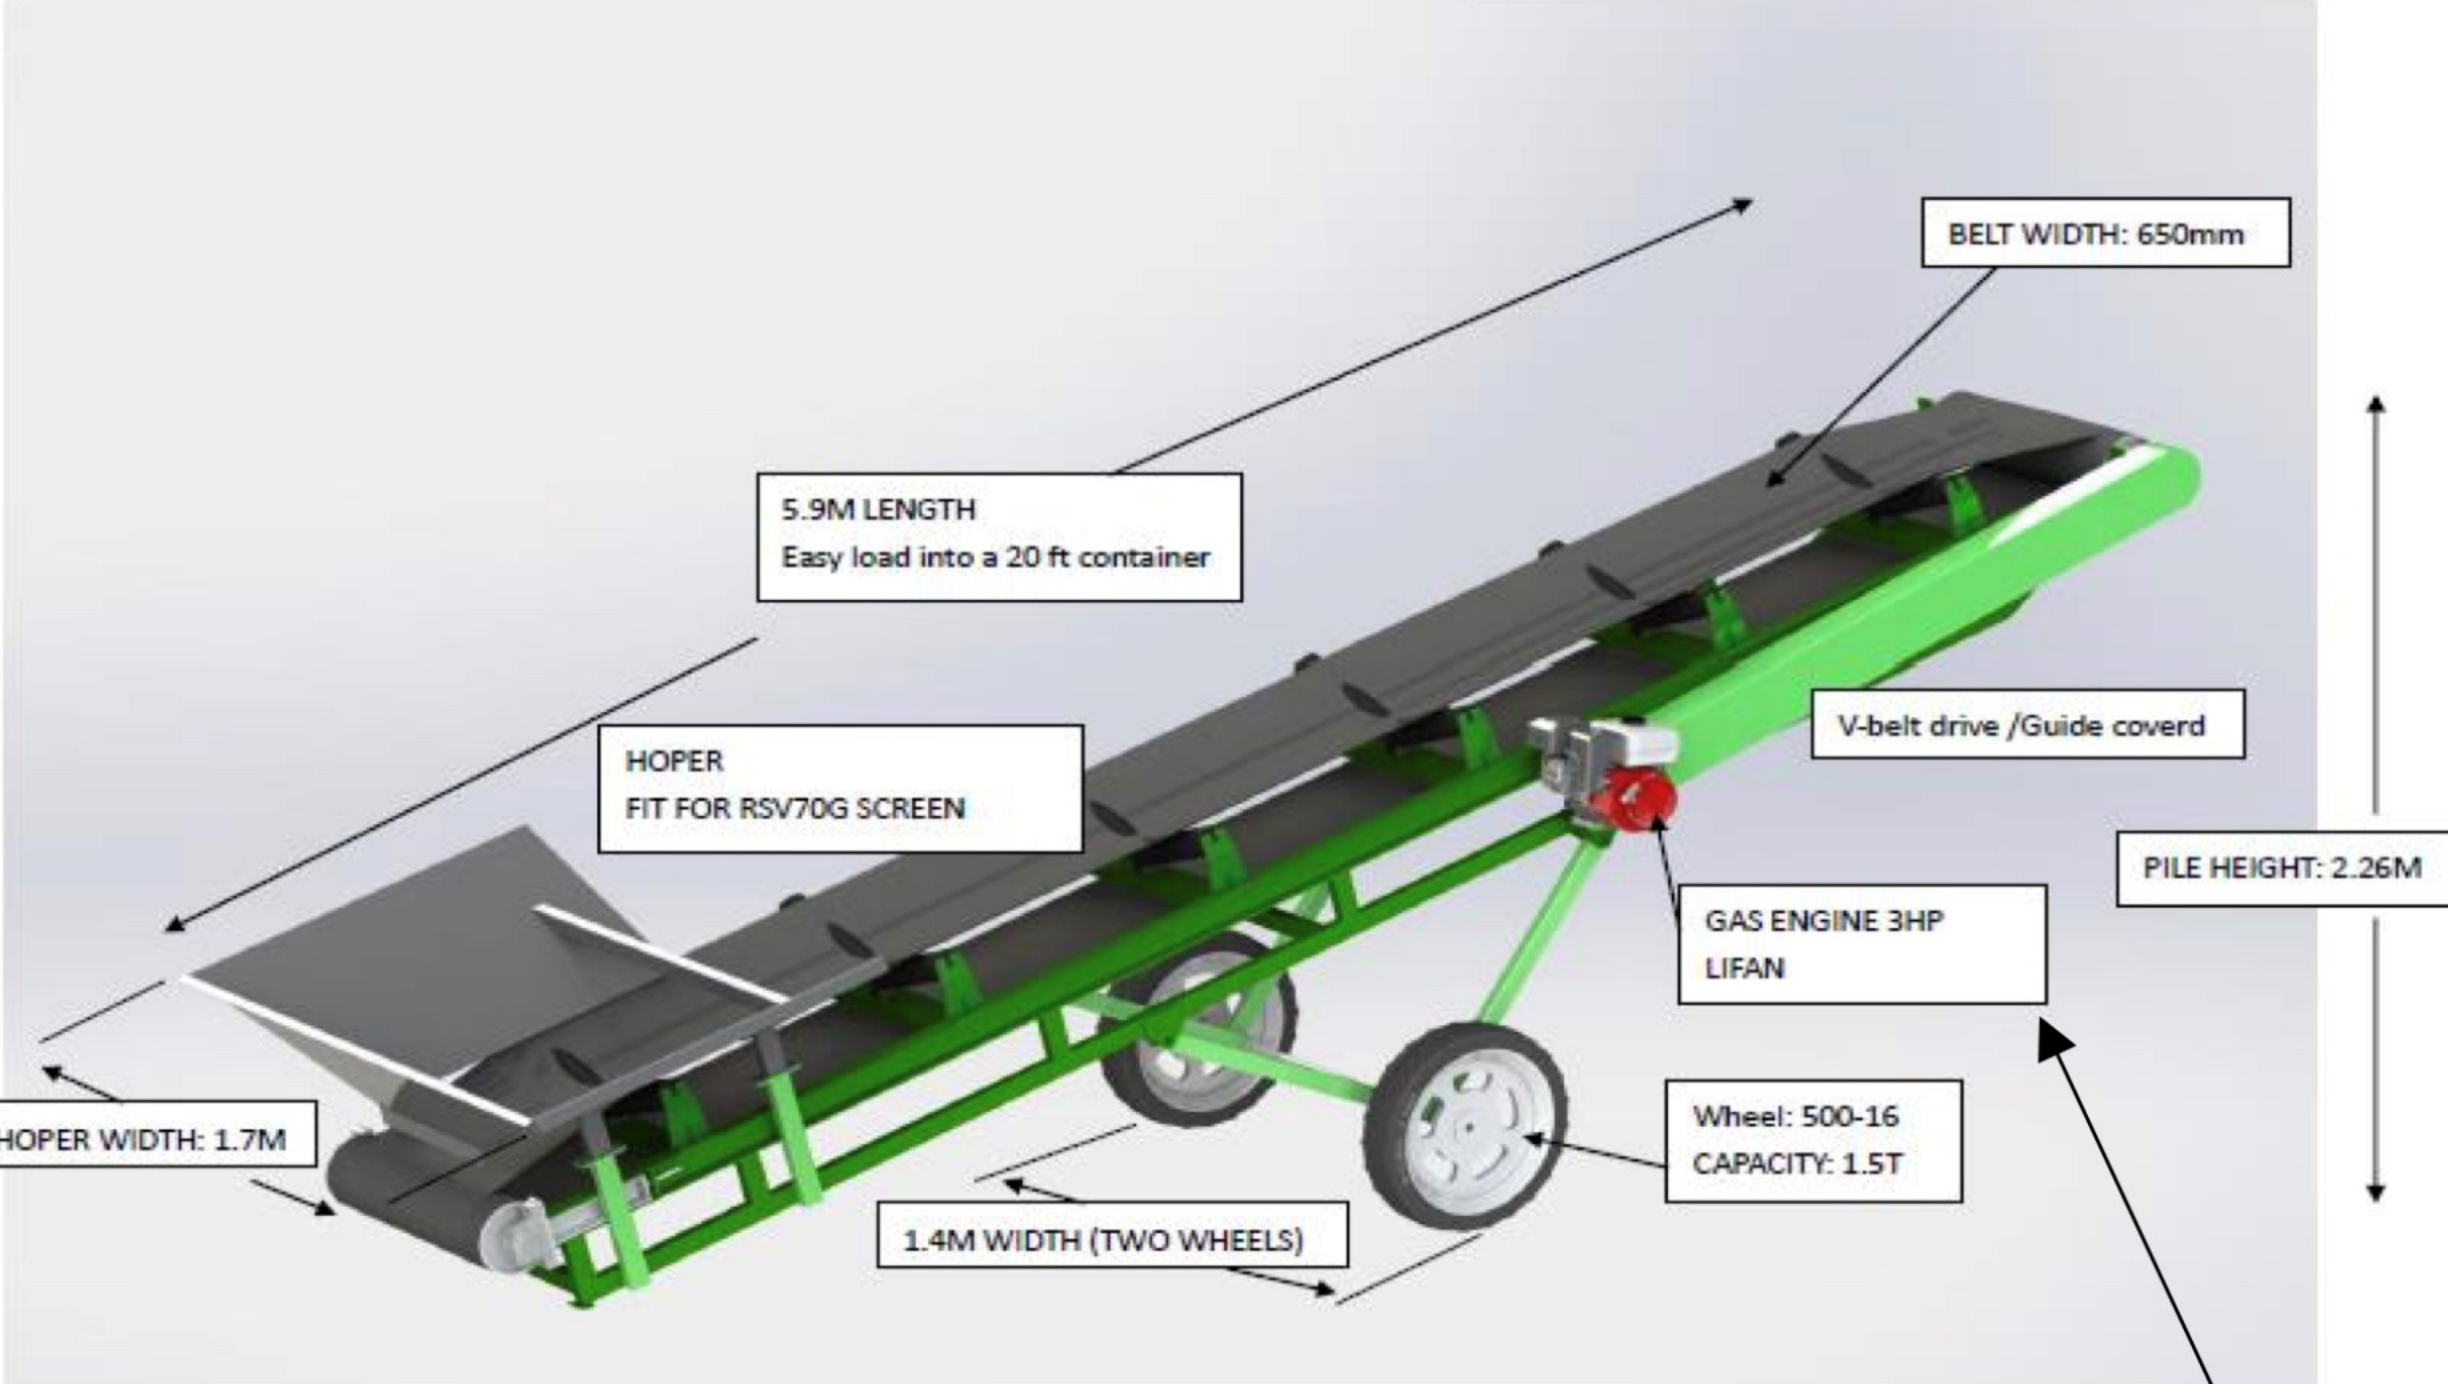

chute

chute

chute

BELT WIDTH: 650mm

5.9M LENGTH  
Easy load into a 20 ft container

V-belt drive /Guide cover

HOPER  
FIT FOR RSV70G SCREEN

PILE HEIGHT: 2.26M

GAS ENGINE 3HP  
LIFAN

HOPER WIDTH: 1.7M

Wheel: 500-16  
CAPACITY: 1.5T

1.4M WIDTH (TWO WHEELS)